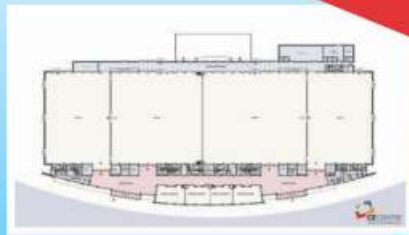

19th
Annual

Canada's
4th largest

Ottawa Spring

RV Show

March 2-4, 2012

SALON

des Véhicules Récréatifs
du printemps d'Ottawa
les 2-4 mars, 2012